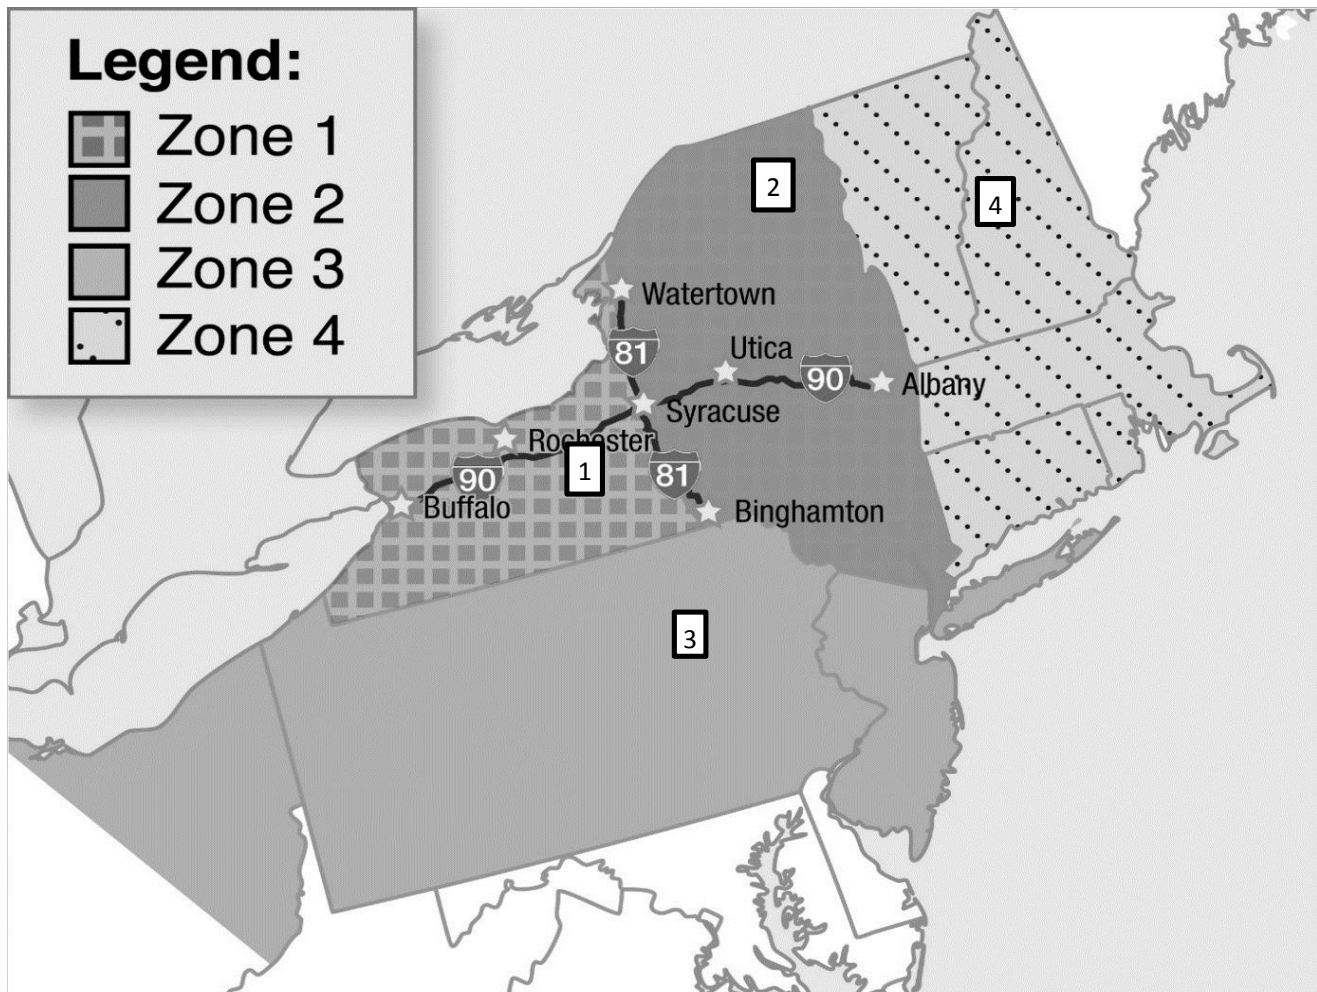

CUSTOMER PICK-UP:

APPOINTMENTS FOR PICK-UP SHOULD BE MADE ONE WEEK IN ADVANCE

ORDER PICK-UP DAYS: SATURDAY AND SUNDAY PRIOR TO ORDER DATE, MONDAY THRU WEDNESDAY THE SHIP WEEK. PLEASE SELECT SHIP DATE ACCORDINGLY.

WE RESERVE THE RIGHT TO CHARGE A FEE FOR ORDERS NOT PICKED-UP ON TIME

PLEASE NOTE BOXES ARE NOT INCLUDED. (BOXES ARE $9.00 EACH AND ARE OPTIONAL)

GROWER TRUCK AVAILABILITY WILL DEPEND ON TOTAL VOLUME PER ZONE

We reserve the right to ship Fed Ex if the total volume per zone is not met.

Orders will be billed at the lesser shipping method rate if shipping method is changed to Fed Ex.

GROWER TRUCK:

ZONES 1 AND 2, 2500 LINERS MINIMUM, $.05/LINER (50 COUNT STRIP), $.10/MULTI LINER (17 COUNT STRIP)

MINIMUM CHARGE OF $170.00

ZONES 3 AND 4, 3500 LINERS MINIMUM, $.07/LINER (50 COUNT STRIP), $.14/MULTI LINER (17 COUNT STRIP)

MINIMUM CHARGE OF $285.00