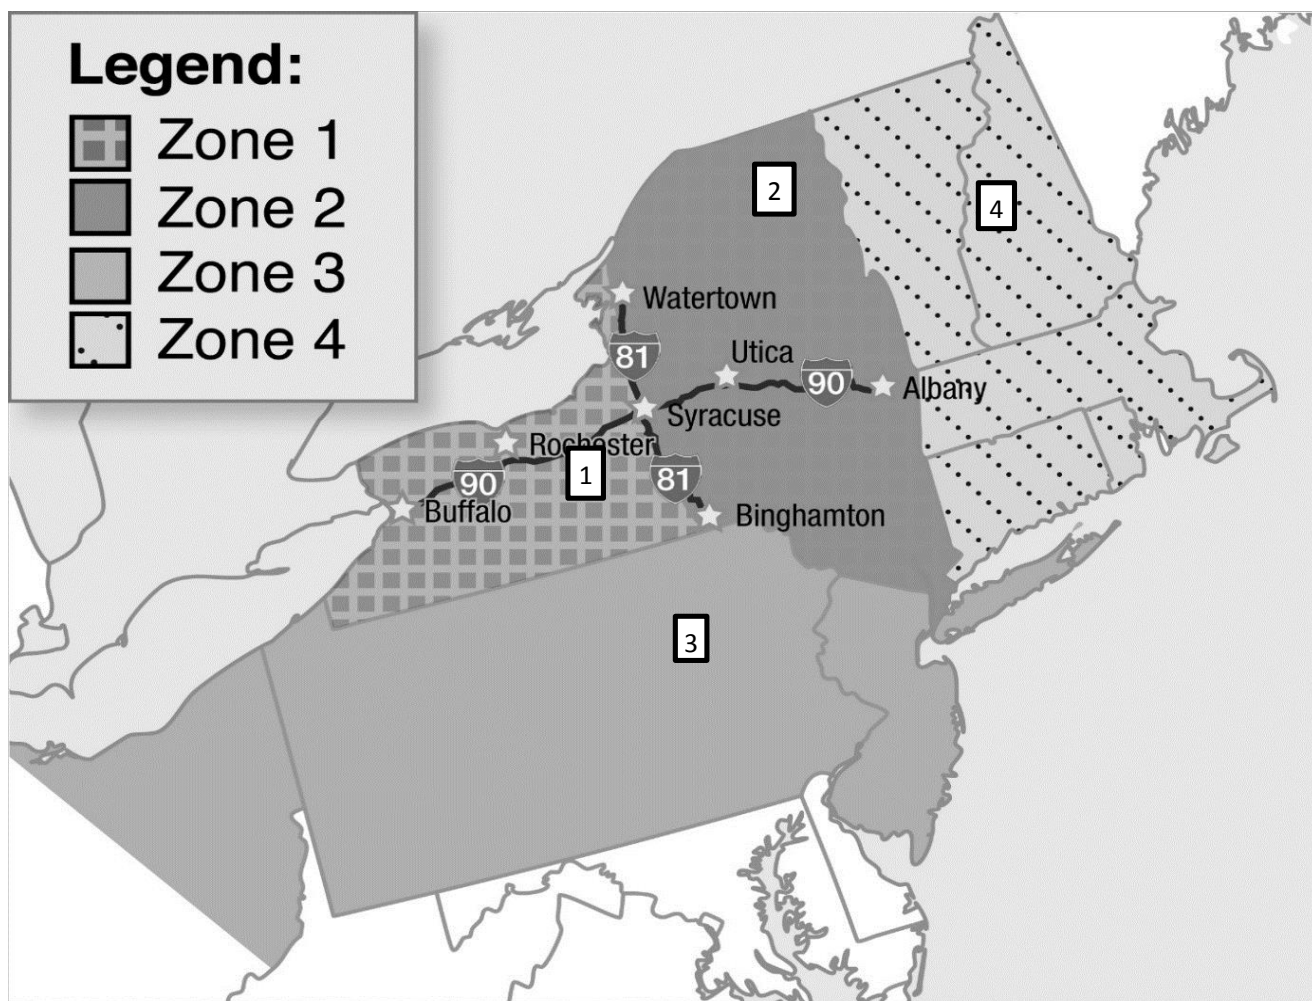

GROWER TRUCK AVAILABILITY WILL DEPEND ON TOTAL VOLUME PER ZONE

We reserve the right to ship Fed Ex if the total volume per zone is not met.

Orders will be billed at the lesser shipping method rate if shipping method is changed to Fed Ex.

GROWER TRUCK:

ZONES 1 AND 2, 2500 LINERS MINIMUM, $.05/LINER (50 COUNT STRIP), $.10/MULTI LINER (17 COUNT STRIP)
MINIMUM CHARGE OF $170.00

ZONES 3 AND 4, 3500 LINERS MINIMUM, $.07/LINER (50 COUNT STRIP), $.14/MULTI LINER (17 COUNT STRIP)
MINIMUM CHARGE OF $285.00

CLAIMS AND WARRANTY:

Barone Gardens warrants to the extent of the purchase invoice price and that all products conform to recognized . No further warranty is expressed or implied.

All shipping and quality claims must be made within 72 hours of receipt of products, claims must include adequate pictures of the entire claim.

We reserve the right to deny any claim without prompt and proper pictures and explanation of reason for claim.

Plant growth issues must be reported within 30 days, no claim will be accepted after such time.

Changes and cancellations must be made 5-6 weeks (depending on item) prior to the order ship date.